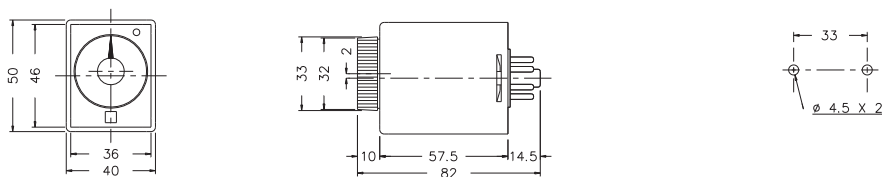

## DIMENSIONS : (mm)

TFK N type(Surface Mounting): Using 8PFA Socket

AFK N type(Surface Mounting): Using PF085A Socket & FH-3

Tolerance:±0.1